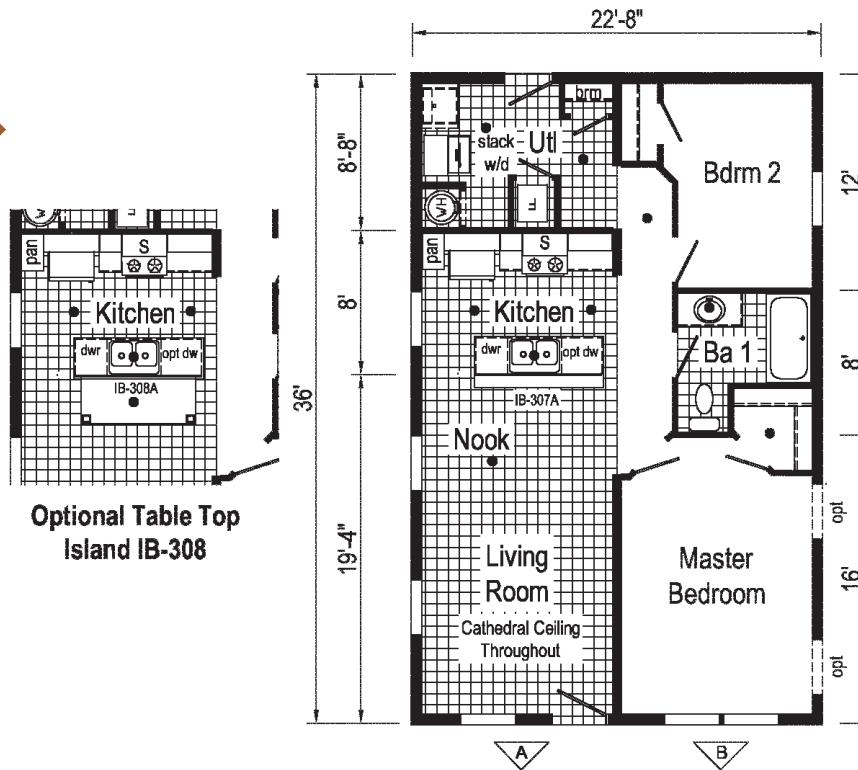

Bungalow

Astro

Commodore
Homes
of Pennsylvania

1A2601P
533 Sq. Ft.
1444

1A2602V
540 Sq. Ft.
1636

1A2604V
607 Sq. Ft.
1646

Scan to
Watch
Video!

Scan to Watch Video!

3A2601E
852 Sq. Ft.
2436

Alternate End Entry

**This cabinet color has been discontinued

3A2602E

852 Sq. Ft.
2436

Optional Table Top
Island IB-308

3A2604E

907 Sq. Ft.
2440