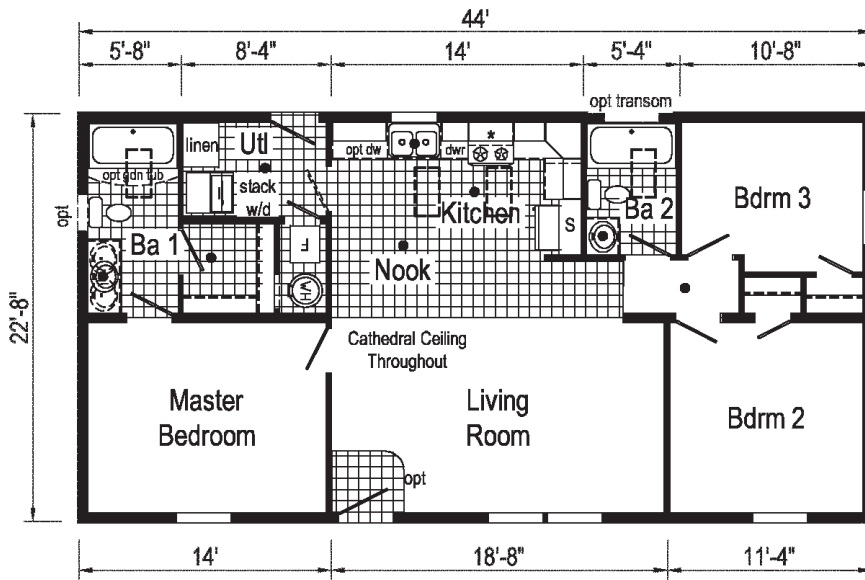

3A2607E

997 Sq. Ft.
2444

3A2608E

997 Sq. Ft.
2444