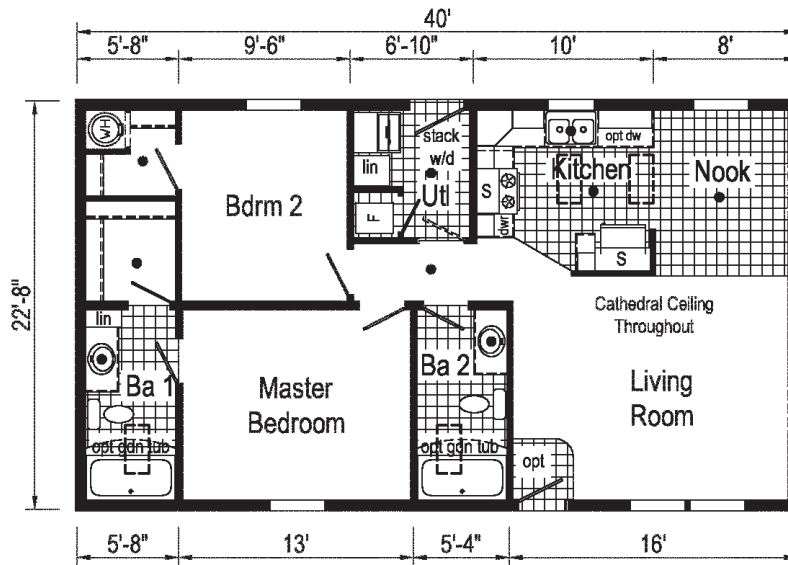

Bungalow

Astro

Commodore
Homes
of Pennsylvania

1A2601P
533 Sq. Ft.
1444

1A2602V
540 Sq. Ft.
1636

1A2604V
607 Sq. Ft.
1646

Scan to
Watch
Video!

Scan to Watch Video!

3A2601E
852 Sq. Ft.
2436

Alternate End Entry

**This cabinet color has been discontinued

3A2602E

852 Sq. Ft.
2436

Optional Table Top
Island IB-308

3A2604E

907 Sq. Ft.
2440

*Please use pictures for floorplan vision only. Decors and materials used are constantly changed and improved.

3A2606E

952 Sq. Ft.
2442

Scan to
Watch
Video!

Alternate End Entry

**This cabinet color has been discontinued