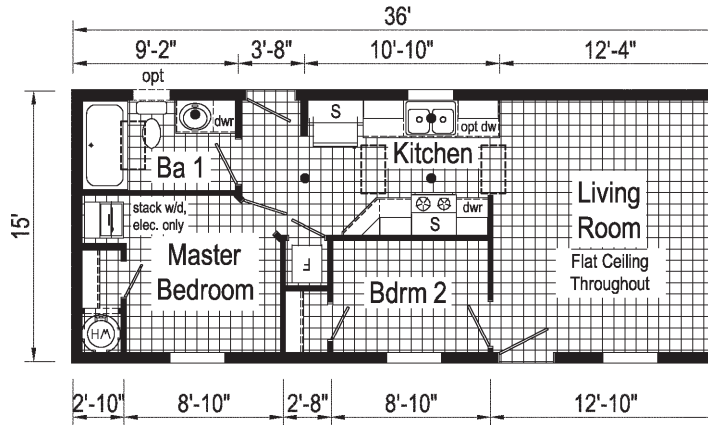

Bungalow

Astro

Commodore
Homes
of Pennsylvania

1A2601P
533 Sq. Ft.
1444

1A2602V
540 Sq. Ft.
1636

1A2604V
607 Sq. Ft.
1646

Scan to
Watch
Video!

Scan to Watch Video!

3A2601E
852 Sq. Ft.
2436

Alternate End Entry

**This cabinet color has been discontinued

3A2602E

852 Sq. Ft.
2436

Optional Table Top
Island IB-308

3A2604E

907 Sq. Ft.
2440