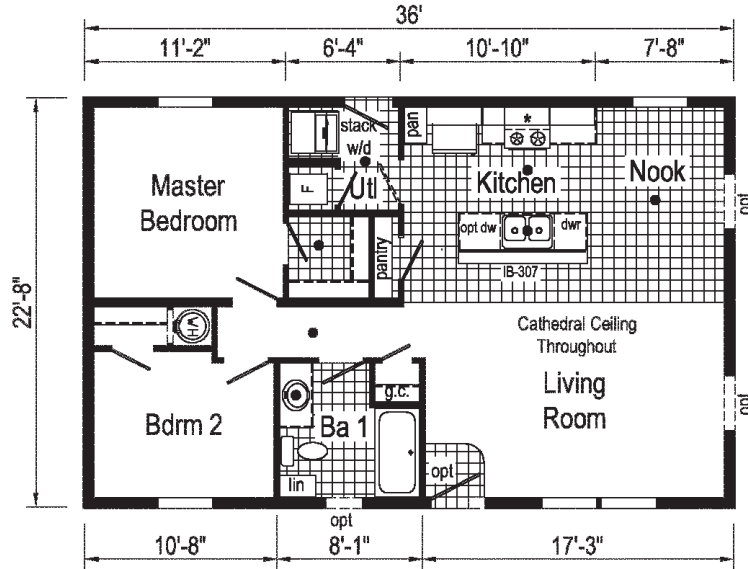

Bungalow

Astro

Commodore
Homes
of Pennsylvania

1A2601P
533 Sq. Ft.
1444

1A2602V
540 Sq. Ft.
1636

1A2604V
607 Sq. Ft.
1646

Scan to
Watch
Video!

Scan to Watch Video!

3A2601E
852 Sq. Ft.
2436

Alternate End Entry

**This cabinet color has been discontinued

3A2602E

852 Sq. Ft.
2436

Optional Table Top
Island IB-308

3A2604E

907 Sq. Ft.
2440