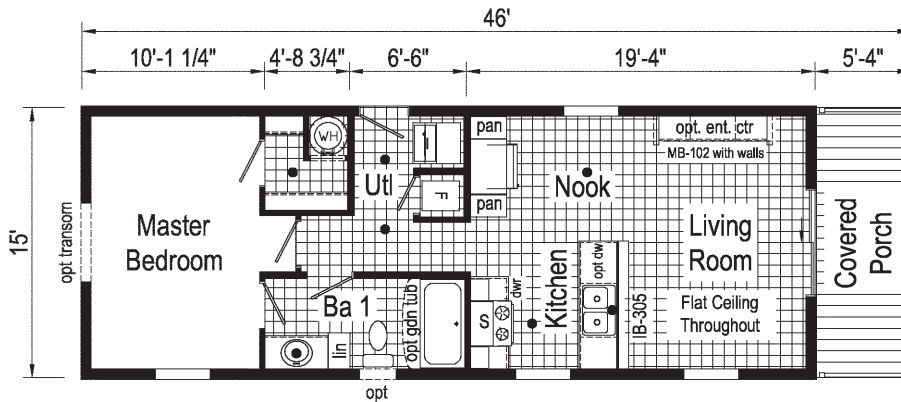

Bungalow

Astro

Commodore
Homes
of Pennsylvania

1A2601P
533 Sq. Ft.
1444

1A2602V
540 Sq. Ft.
1636

1A2604V
607 Sq. Ft.
1646

Scan to
Watch
Video!

Scan to Watch Video!

3A2601E
852 Sq. Ft.
2436

Alternate End Entry

**This cabinet color has been discontinued

3A2602E

852 Sq. Ft.
2436

Optional Table Top
Island IB-308

3A2604E

907 Sq. Ft.
2440