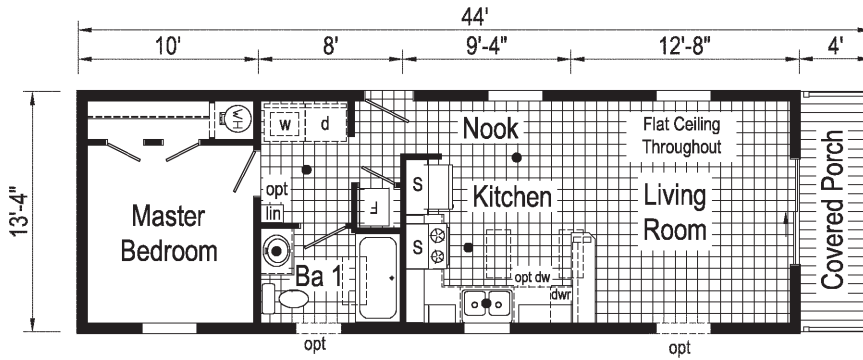

Bungalow

Astro

Commodore
Homes
of Pennsylvania

1A2601P
533 Sq. Ft.
1444

1A2602V
540 Sq. Ft.
1636

1A2604V
607 Sq. Ft.
1646

Scan to
Watch
Video!

Scan to Watch Video!

3A2601E
852 Sq. Ft.
2436

Alternate End Entry

**This cabinet color has been discontinued

3A2602E

852 Sq. Ft.
2436

Optional Table Top
Island IB-308

3A2604E

907 Sq. Ft.
2440