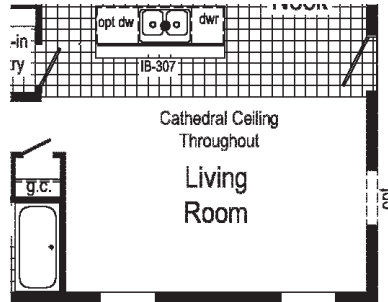

Alternate End Entry