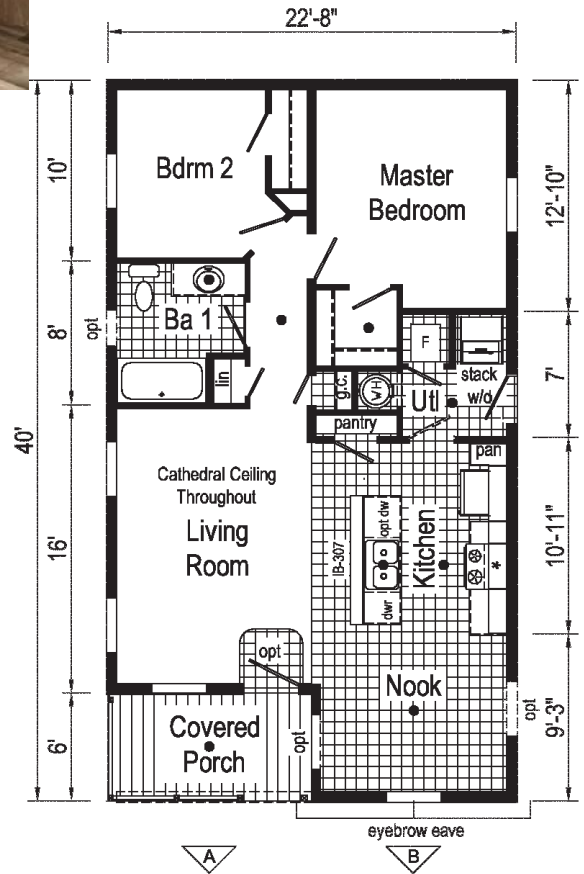

3A2609E
839 Sq. Ft.
2440

Scan to Watch Video!

**This cabinet color has been discontinued