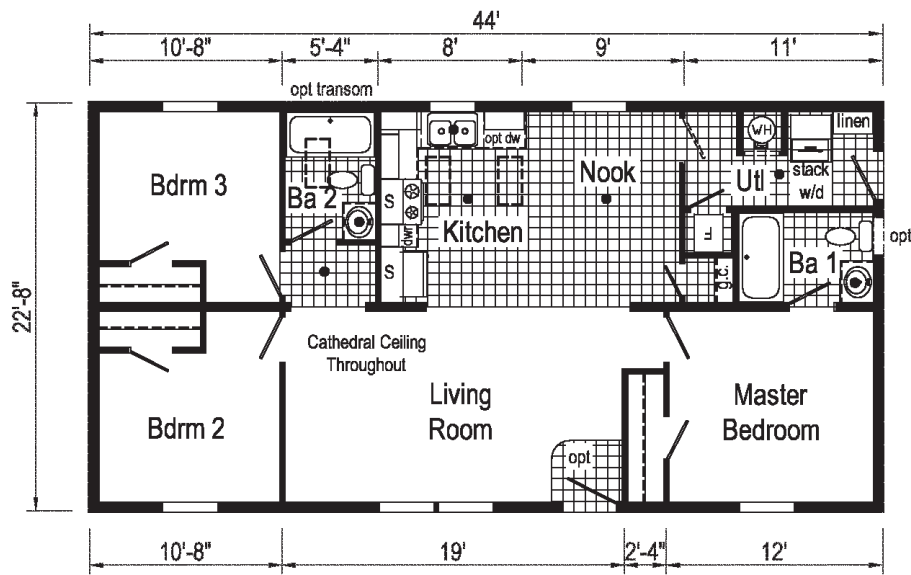

3A2607E

997 Sq. Ft.
2444

3A2608E

997 Sq. Ft.
2444