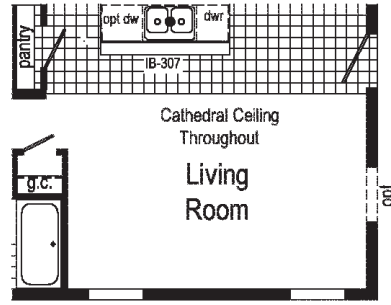

Bungalow

Astro

Commodore
Homes
of Pennsylvania

1A2601P
533 Sq. Ft.
1444

1A2602V
540 Sq. Ft.
1636

1A2604V
607 Sq. Ft.
1646

Scan to
Watch
Video!

Scan to Watch Video!

3A2601E
852 Sq. Ft.
2436

Alternate End Entry

**This cabinet color has been discontinued

3A2602E

852 Sq. Ft.
2436

Optional Table Top
Island IB-308

3A2604E

907 Sq. Ft.
2440