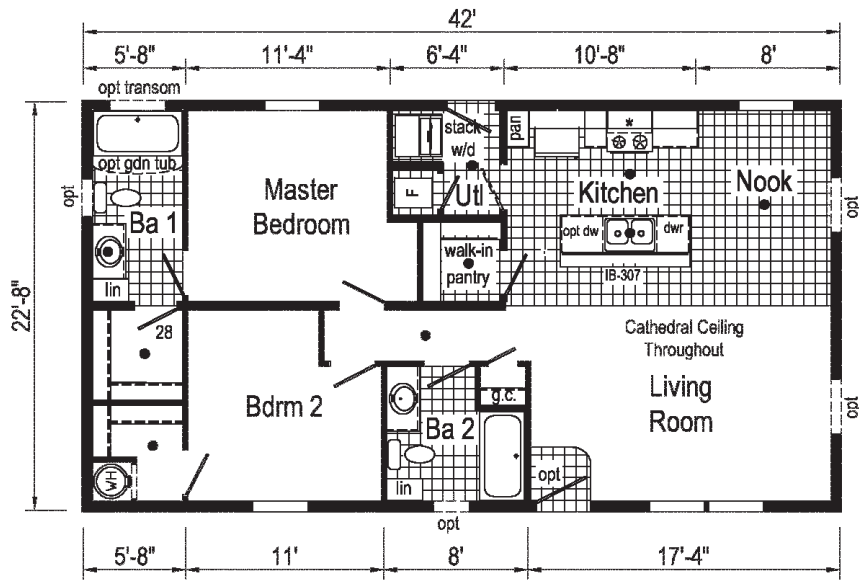

Bungalow

Astro

Commodore
Homes
of Pennsylvania

1A2601P
533 Sq. Ft.
1444

1A2602V
540 Sq. Ft.
1636

1A2604V
607 Sq. Ft.
1646

Scan to
Watch
Video!

Scan to Watch Video!

3A2601E
852 Sq. Ft.
2436

Alternate End Entry

**This cabinet color has been discontinued

3A2602E

852 Sq. Ft.
2436

Optional Table Top
Island IB-308

3A2604E

907 Sq. Ft.
2440

*Please use pictures for floorplan vision only. Decors and materials used are constantly changed and improved.

3A2606E

952 Sq. Ft.
2442

Scan to
Watch
Video!

Alternate End Entry

**This cabinet color has been discontinued